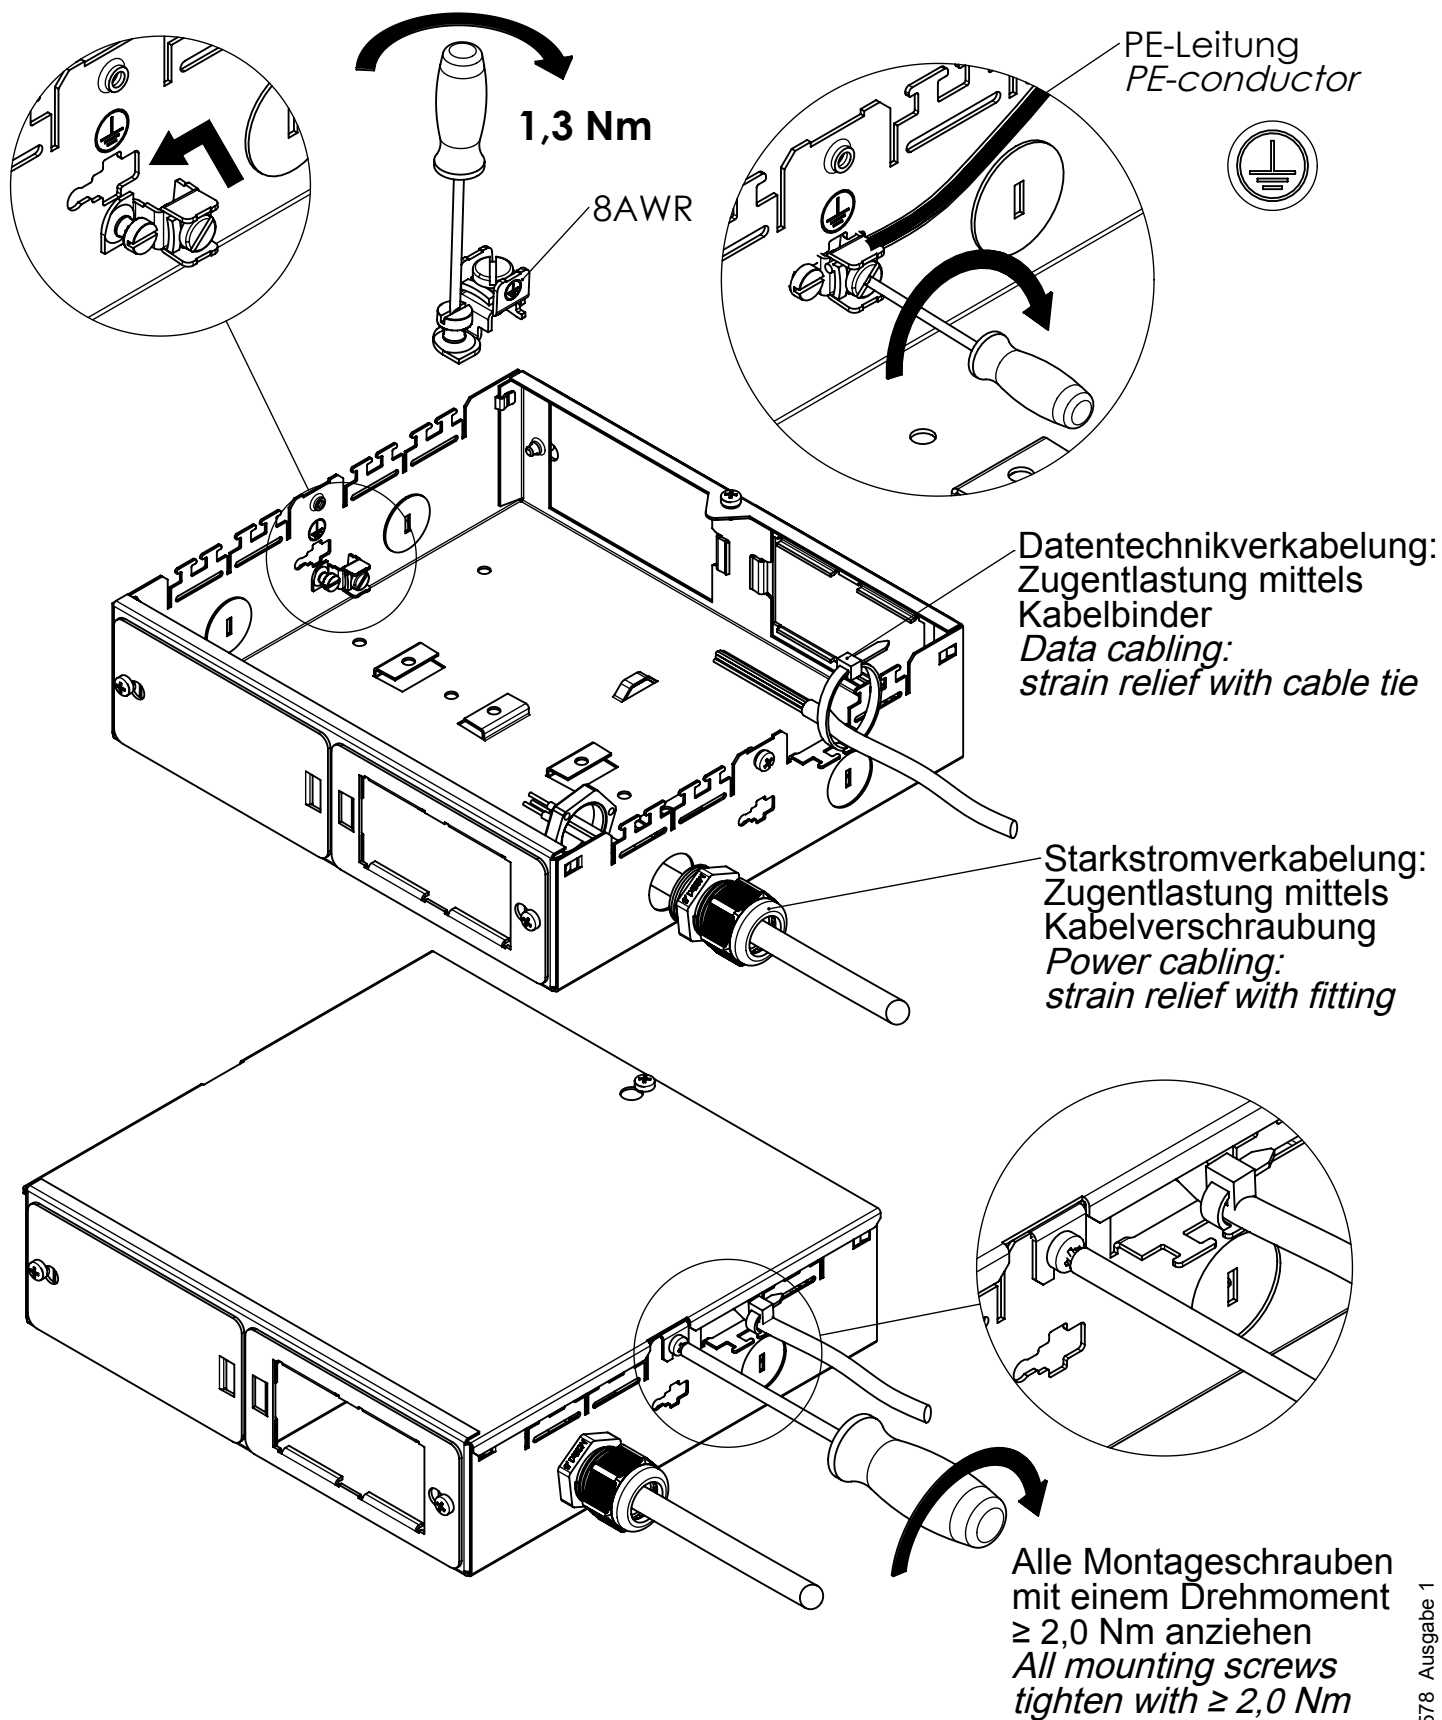

Installationshinweise / Installation instructions

CP45/8

OBO Bettermann
Holding GmbH & Co. KG
P. O. Box 1120
58694 Menden
GERMANY

Customer Service:
Tel.: +49 2373 89 - 17 00
Fax.: +49 2373 89 -12 38
info@obo.de
www.obo-bettermann.com